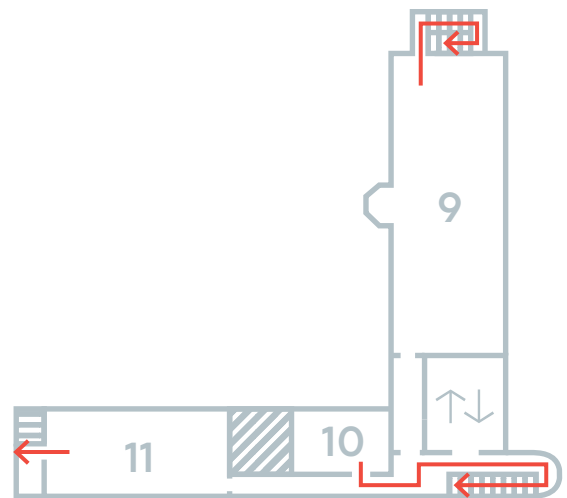

SOUTHWARK

◆ CATHEDRAL ◆

Conference Rooms Exit Map

First floor

- 9 Garry Weston Library
- 10 Edward Charles Boorman Room
- 11 John Trevor Williams Room

Ground floor

- 1 Queen Elizabeth Room
- 2 Desmond Tutu Room
- 3 Café ☕
- 4 Millennium Courtyard 🌿
- 5 Shop 🛍️
- 6 Toilets 🚻

Basement

- 7 Susanna Barford Room
- 8 Toilets 🚻